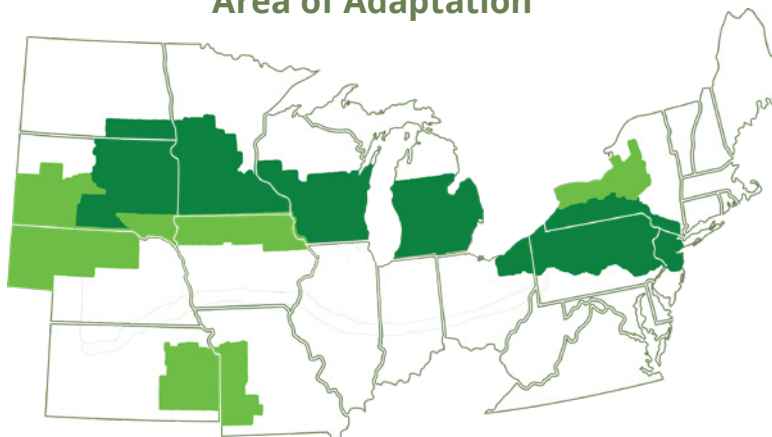

96-DAY RM

CORN

TOUGH HYBRID WITH MORE YIELD

Viking 52-96

- Adds 9 bushel yield to Viking 51-95
- Outstanding anthracnose stalk rot resistance
- Strong emergence for early planting and reduced tillage
- Very good stalks and root strength
- Very good drought tolerance

Available as

Area of Adaptation

Agronomic Traits

DISEASE TOLERANCE

Gray Leaf Spot	Avg
Southern Leaf Blight	Good
Northern Leaf Blight	Good
Eye Spot	Good
Goss's Wilt	Good
Stalk Anthracnose	Excellent
Leaf Anthracnose	Excellent
Common Rust	Good