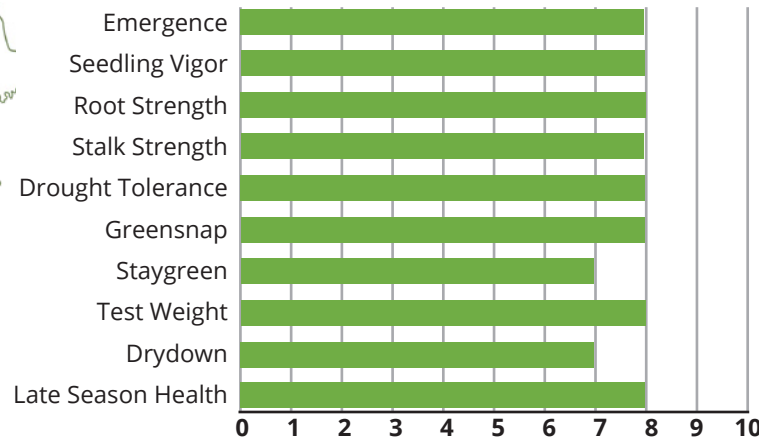

96-DAY RM

CORN

TOUGH HYBRID WITH MORE YIELD

Viking 52-96

- Adds 9 bushel yield to Viking 51-95
- Outstanding anthracnose stalk rot resistance
- Strong emergence for early planting and reduced tillage
- Very good stalks and root strength
- Very good drought tolerance

Available as

Area of Adaptation

Agronomic Traits

DISEASE TOLERANCE

Gray Leaf Spot	Avg
Southern Leaf Blight	Good
Northern Leaf Blight	Good
Eye Spot	Good
Goss's Wilt	Good
Stalk Anthracnose	Excellent
Leaf Anthracnose	Excellent
Common Rust	Good